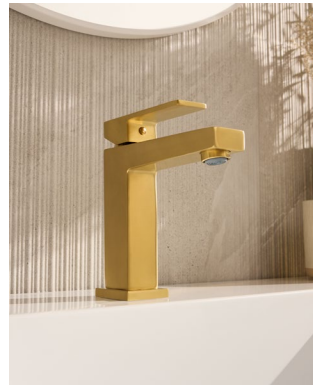

Logon

Logon collection stands out with distinctive, geometric forms. Clearly defined handles give mixers a strong character, matching modern bathrooms perfectly. A wide colour scheme allows to highlight the style of both austere, loft interiors, and ones where white and natural wood are dominant. **Neoperl SLC Rub Clean aerator used in washbasin models reduces water flow to 6L/min**, while additionally facilitates keeping the mixer clean