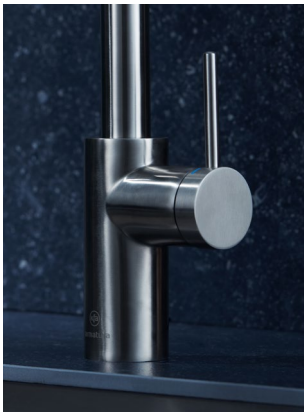

# Duero Basic

DUERO BASIC PULL-OUT,  
INOX  
6623-110-22

DUERO BASIC PULL-OUT,  
BLACK  
6623-110-81

DUERO BASIC PULL-OUT,  
GUN METAL  
6623-110-61

DUERO BASIC PULL-OUT,  
BRUSHED LIGHT GOLD  
6623-110-39

DUERO BASIC PULL-OUT,  
BRUSHED ROSE GOLD  
6623-110-34