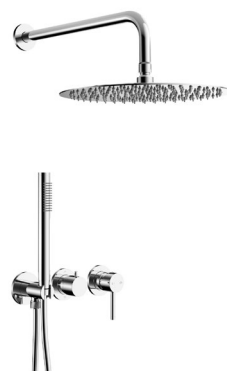

**MOZA 4-HOLE DECK-MOUNTED BATH MIXER**

- 5035-210-00   ● 5035-210-31
- 5035-210-81   ● 5035-210-34
- 5035-210-44   ● 5035-210-61

**MOZA CONCEALED BATH SET WITH A 3-HOLE, 2-FUNCTION MIXER**

- 5039-411-00   ● 5039-411-31
- 5039-411-81   ● 5039-411-34
- 5039-411-44   ● 5039-411-61

**MOZA WALL-MOUNTED BATH MIXER WITH A POINT-FIXED SHOWER SET**

- 5034-520-00   ● 5034-520-31
- 5034-520-81   ● 5034-520-34
- 5034-520-44   ● 5034-520-61

**MOZA CONCEALED BATH SET WITH A 3-FUNCTION MIXER**