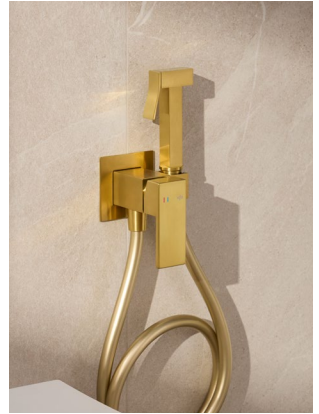

Logon

Logon collection stands out with distinctive, geometric forms. Clearly defined handles give mixers a strong character, matching modern bathrooms perfectly. A wide colour scheme allows to highlight the style of both austere, loft interiors, and ones where white and natural wood are dominant. **Neoperl SLC Rub Clean aerator used in washbasin models reduces water flow to 6L/min**, while additionally facilitates keeping the mixer clean