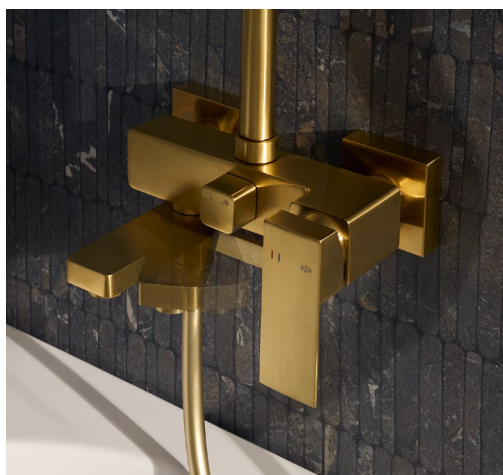

- 5139-401-00
- 5139-401-81
- 5139-401-39
- 5139-401-34
- 5139-401-61

LOGON RAINSHOWER SET WITH A SHOWER MIXER  
AND A FOLDING BATH SPOUT

- 5136-925-39
- 5136-925-34
- 5136-925-61