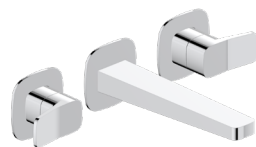

MALAGA CONCEALED THREE-HOLE WASHBASIN MIXER

- 4529-821-00   ● 4529-821-31
- 4529-821-81   ● 4529-821-34
- 4529-821-44   ● 4529-821-61